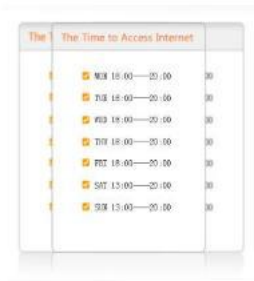

Wireless WAN

N301 can work as client mode to connect to ISP network or uplink AP wirelessly to share the Internet to every corner, eliminating the dead point.

Parental Control

Support parental control function like IP/MAC filter, you can limit the time to access the internet and block the websites.